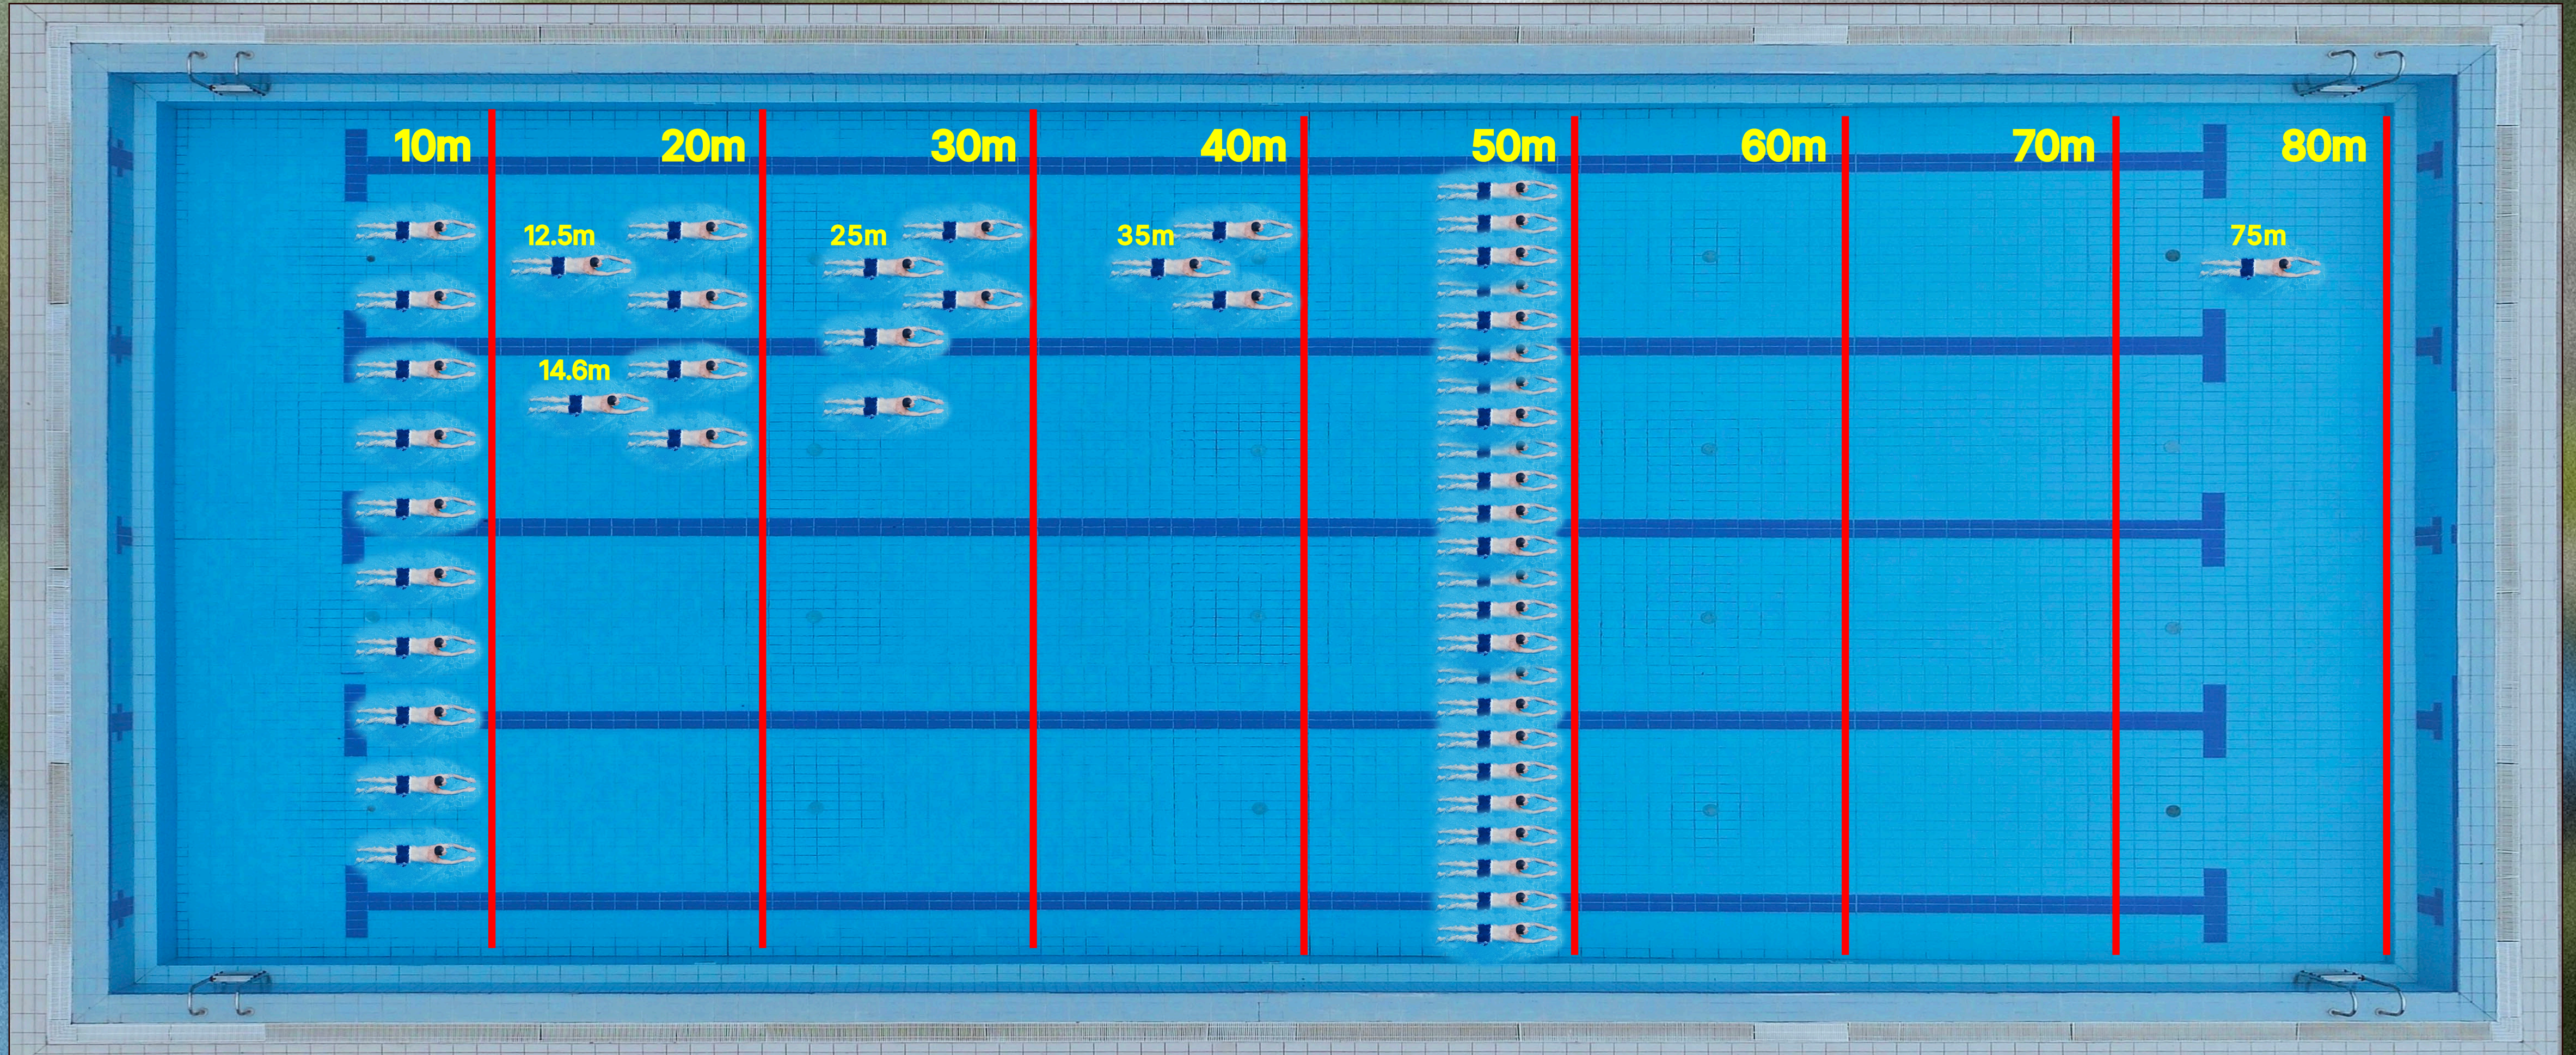

Pools so Big
It's Like You're
in Venice

Whether you desire a simple pool for wading in, or a Olympic swimmer looking for a pool train in, we have the pool for you.