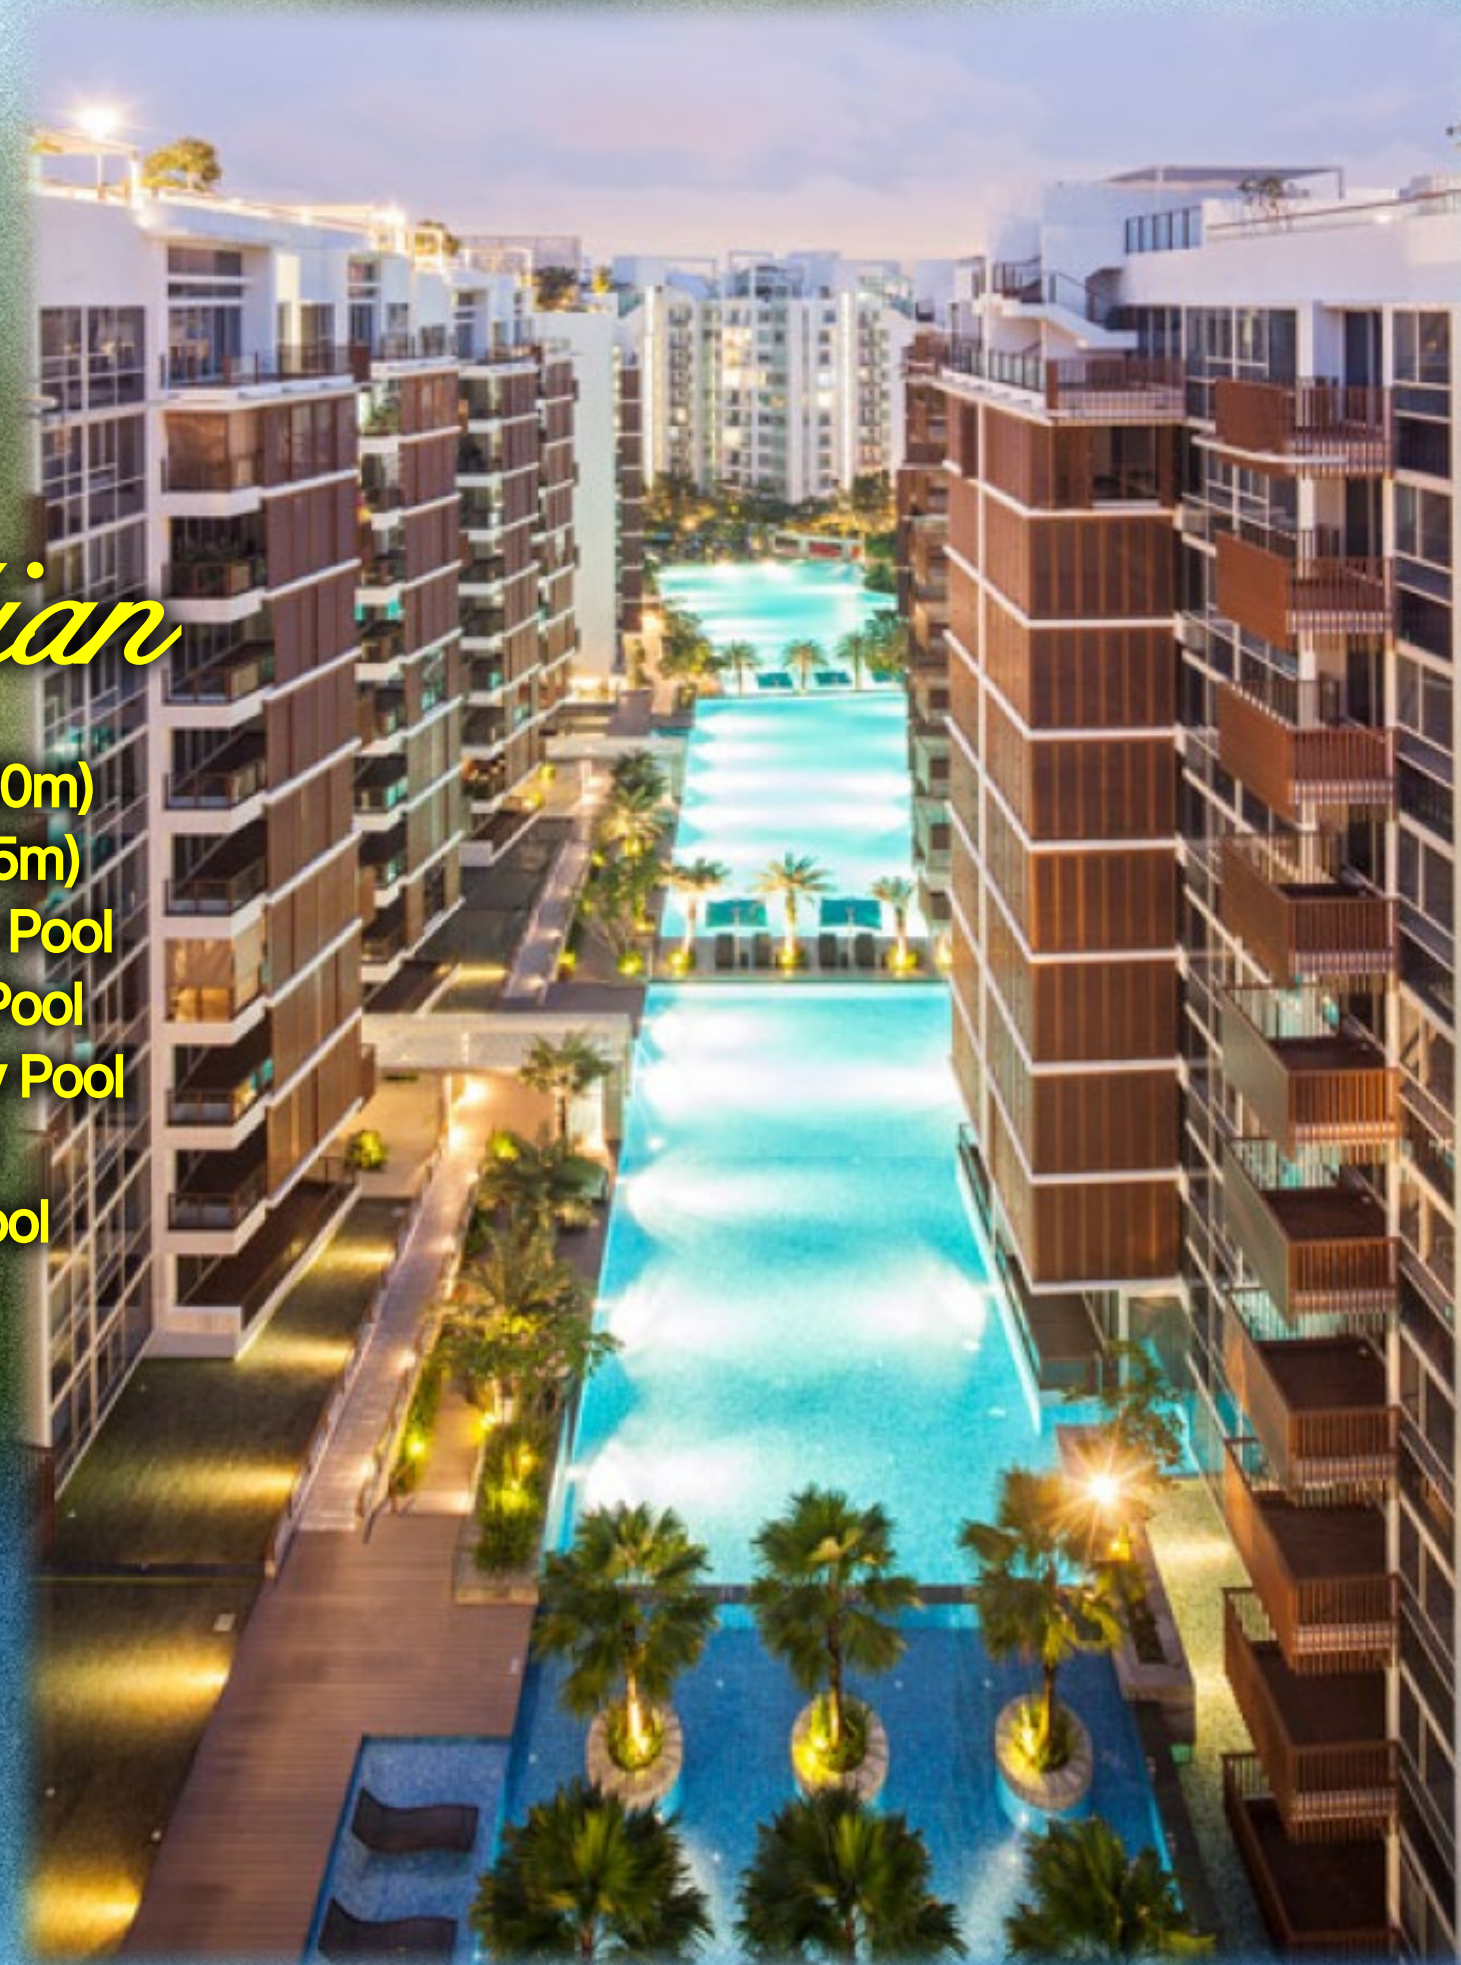

Special Mentions

If your kids are looking to live in Wild Wild Wet, these are the condos for you.

Floridian

Keys Pool (50m)
Lap Pool (25m)
South Beach Pool
Relaxation Pool
Hydrotherapy Pool
Jacuzzi
Wading Pool