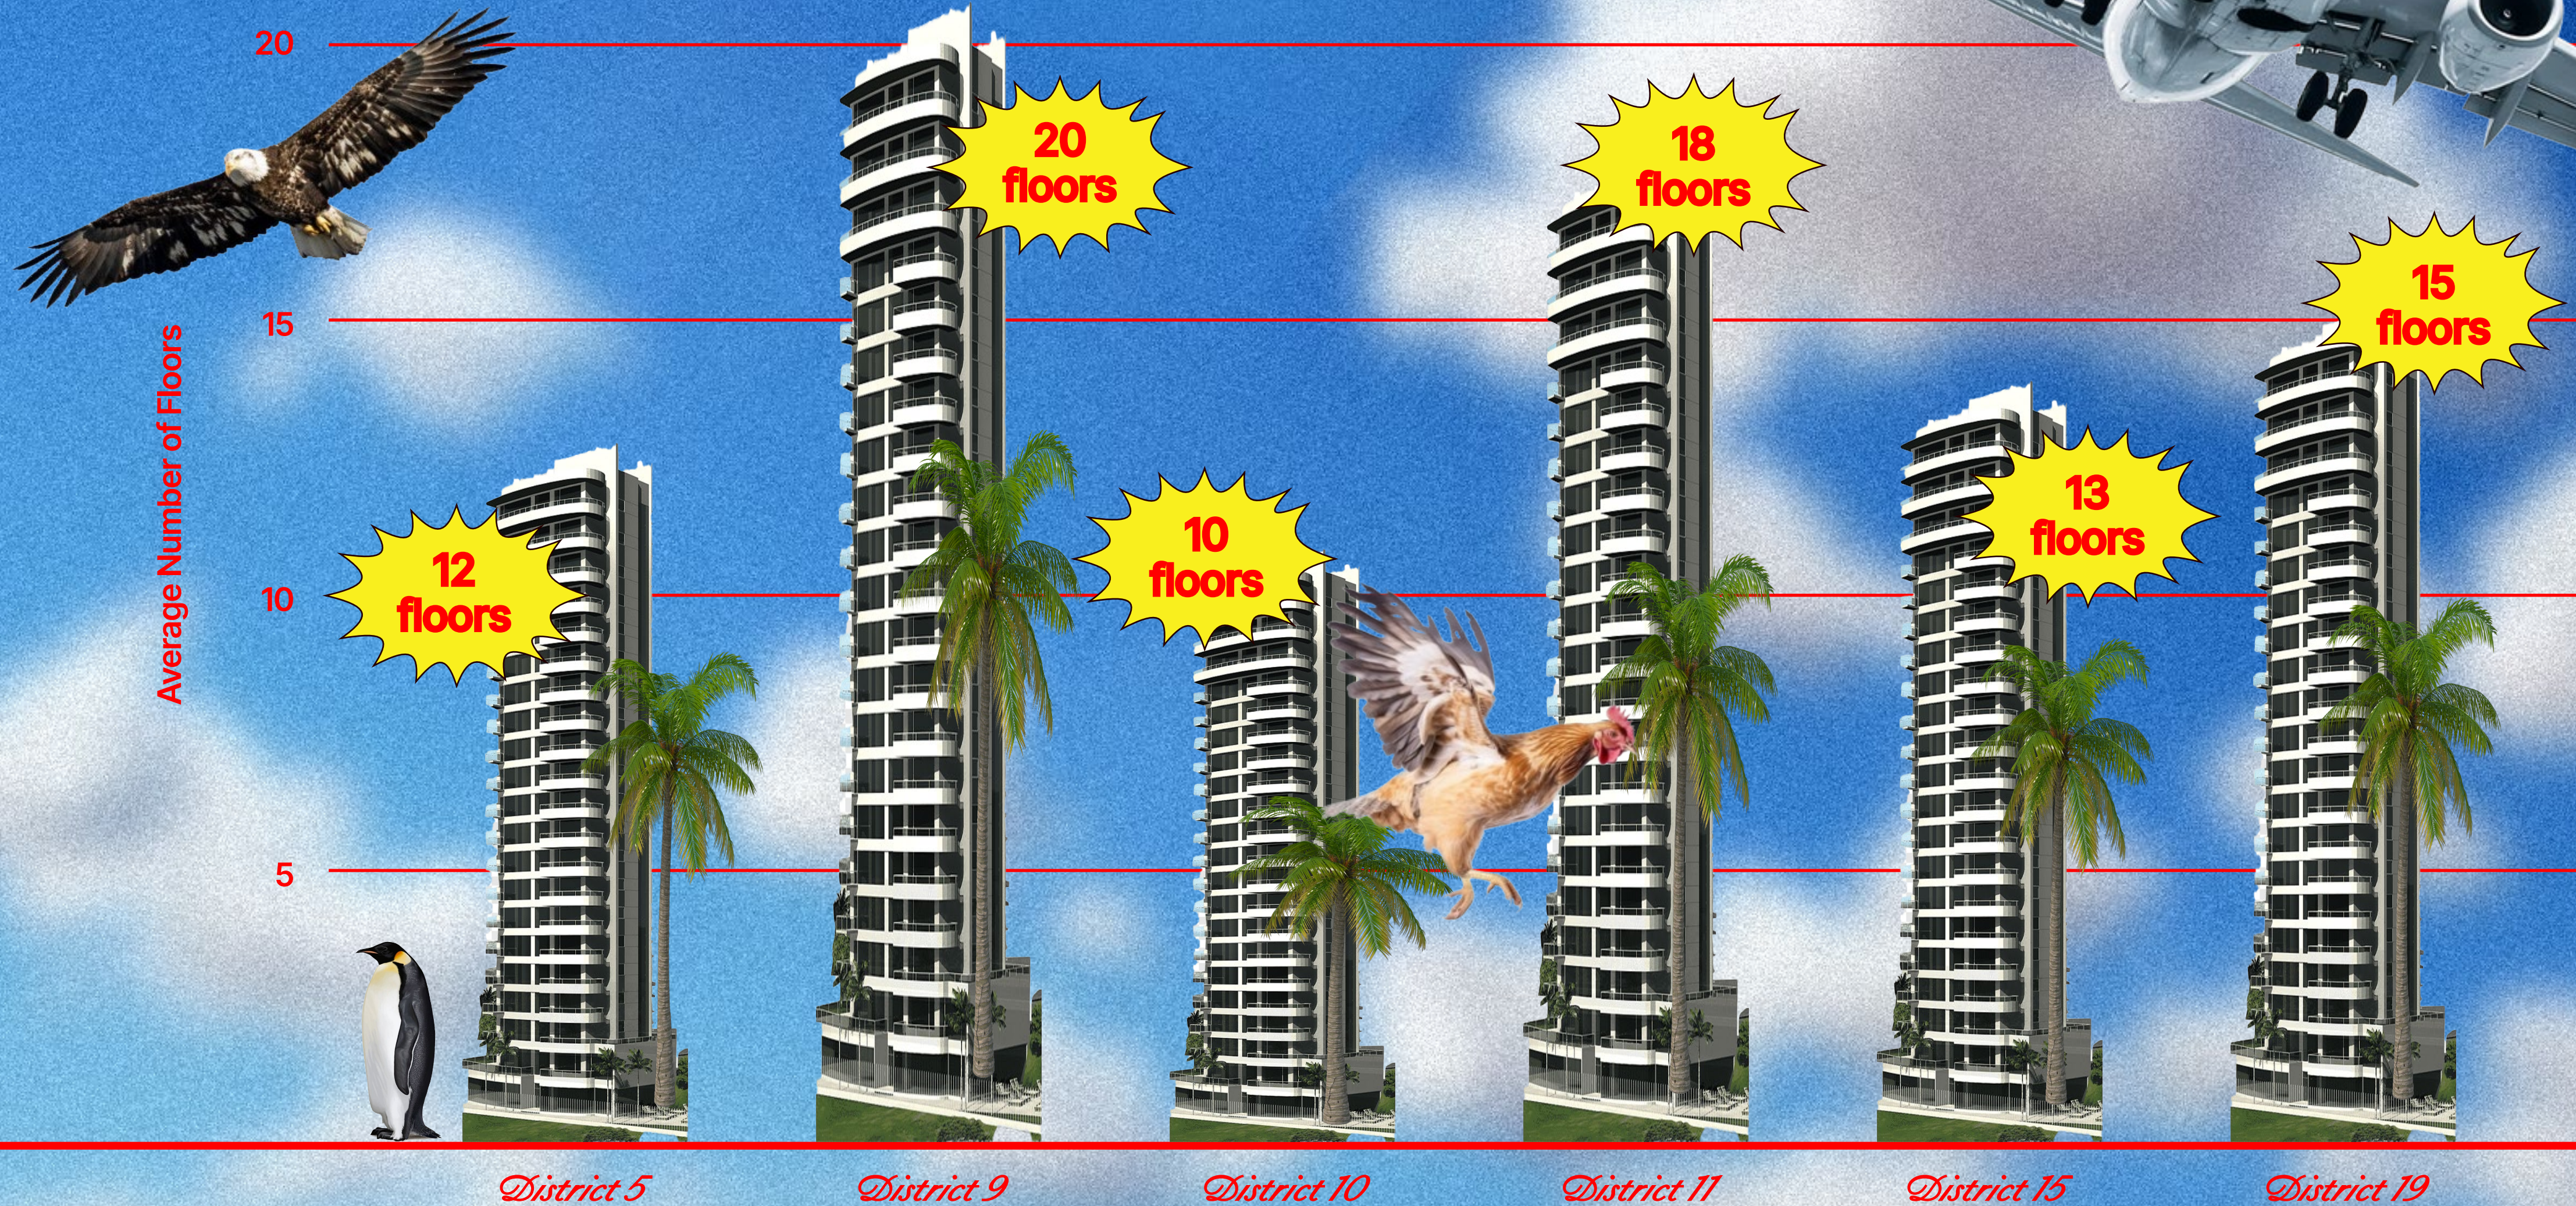

Be Above Everybody Else

We understand the appeal of living higher than everyone else. The air is fresher, the soothing noise of airplanes passing is closer, and the world's problems seem further away.